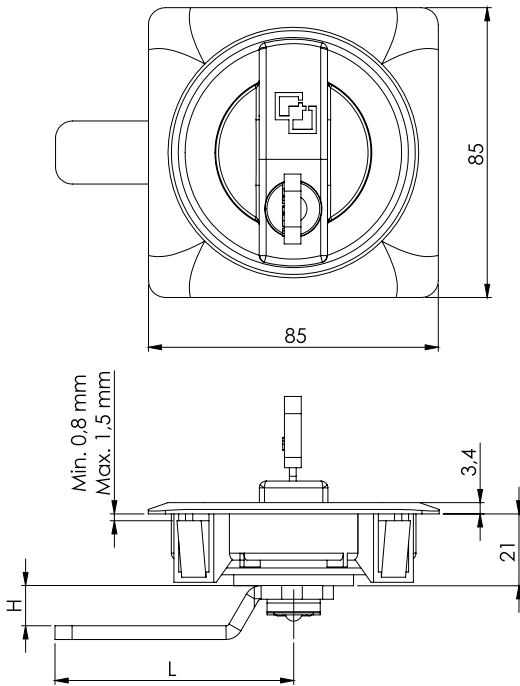

VERSION

**V3**

VERSION

**V4**

Kod Code	Version	Yüzey Finishing	Barel Cylinder	Dil Cam
<b>106</b>	<b>V</b>	<b>F</b>	<b>CC</b>	<b>CM</b>

**DİLLER / CAMS (CM)**

	CODE	034
	H	0
	L	36

**DİLLER / CAMS (CM)**